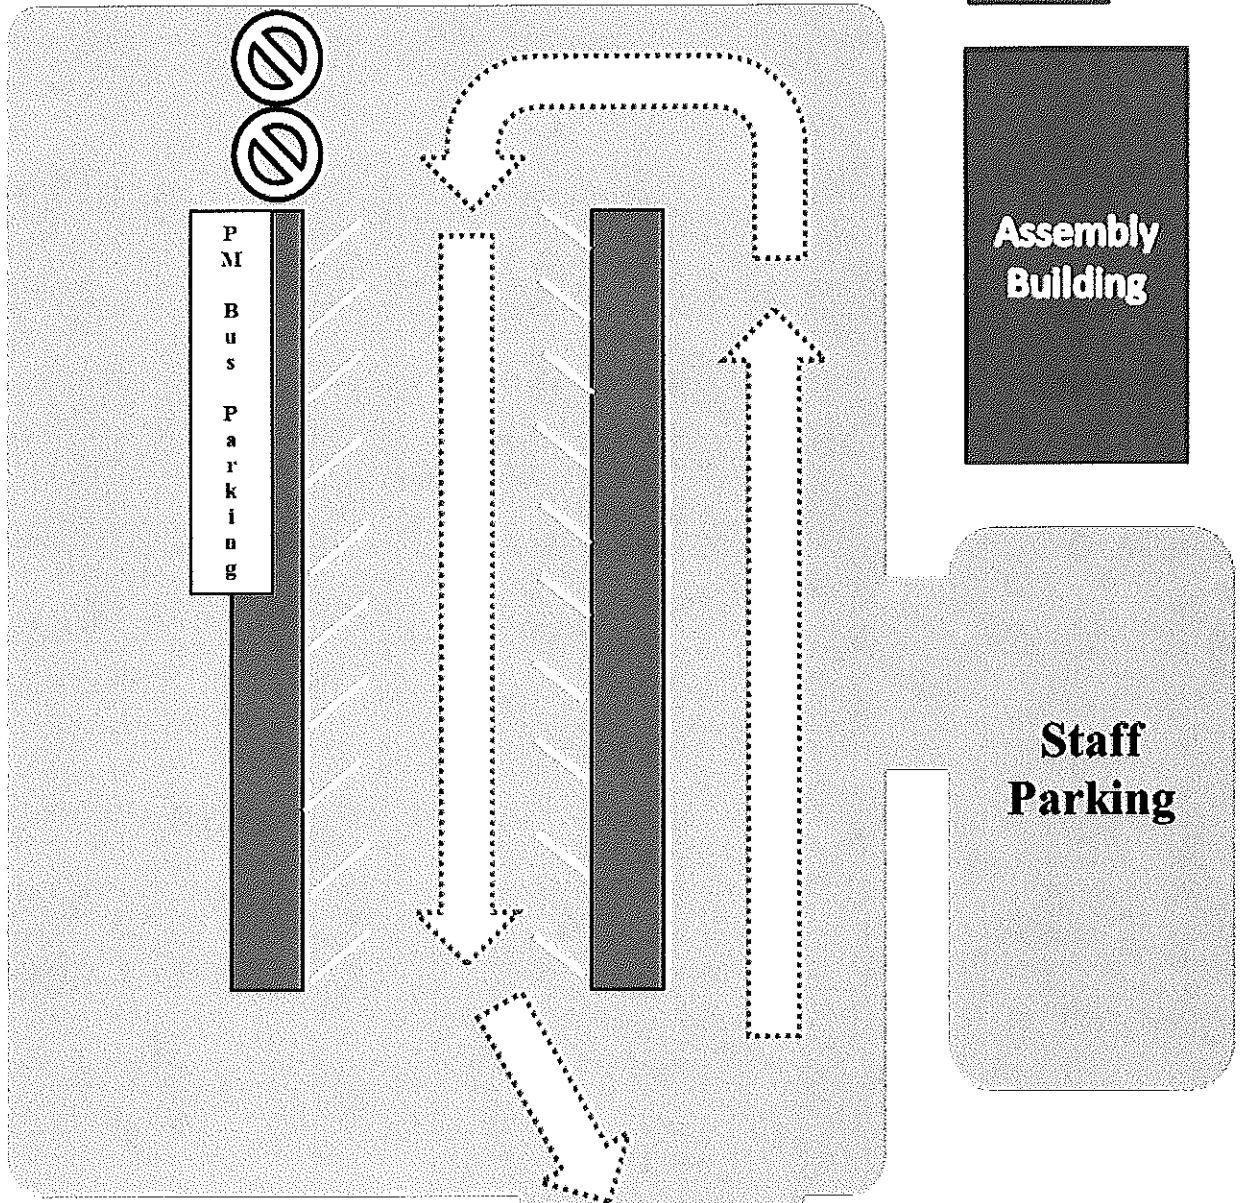

Traffic Route

Administrative Building

M
O
D
U
L
A
R

Assembly
Building

P
M
B
u
s
P
a
r
k
i
n
g

Staff
Parking

Highway 70

If officer is not directing traffic please enter parking lot with caution.

7:40-8:00 – Morning Drop-off

8:00 – School Starts

(At 8:00 your child is late so they must be signed in at the office)

2:00 - Parking Lot Blocked Off

*Please **DO NOT** drive through cones.*

3:00-3:20 – Dismissal